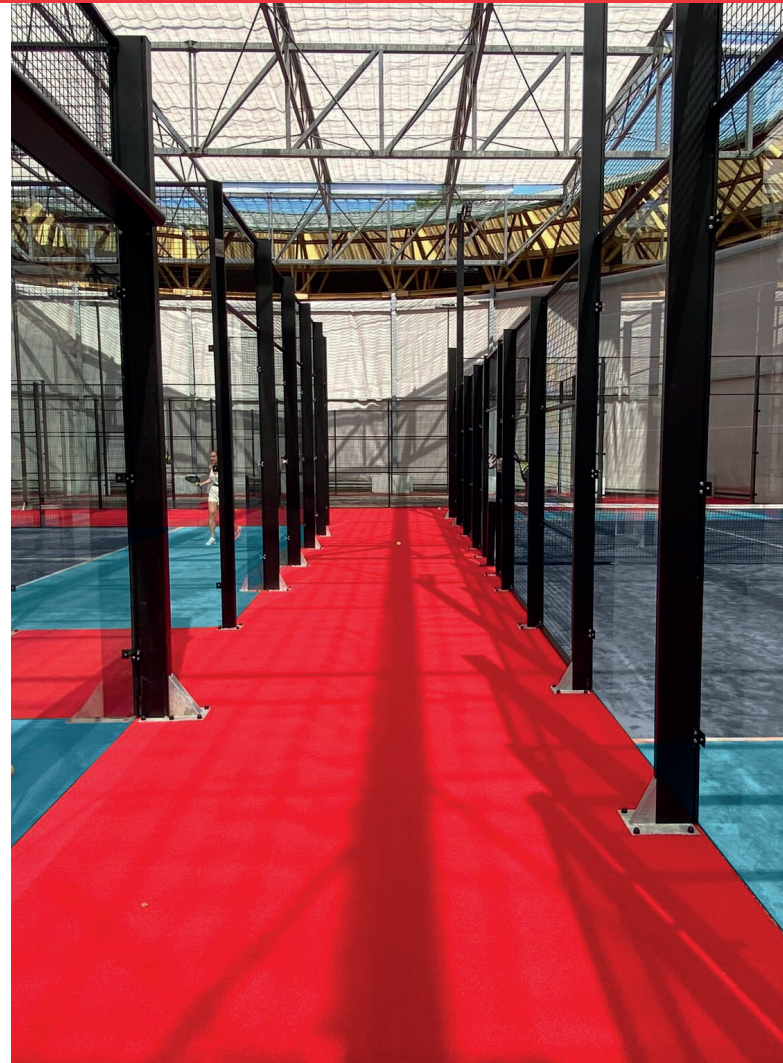

During the opening event, players from various skill levels had the opportunity to experience the new courts firsthand. The feedback was overwhelmingly positive, particularly regarding the comfort and consistent ball bounce provided by the Matchplay 2 surface. Players noted that the surface enhanced their overall gameplay, making matches more enjoyable and competitive.

In addition to the “Magnificent Seven,” the facility also introduced two single padel courts, catering to those who prefer one-on-one matches. These courts offer an intense and focused playing experience, ideal for honing skills. Furthermore, the introduction of two pickleball courts expands the facility’s appeal, attracting a broader audience looking for diverse sporting challenges.

Padel Nederland’s new facility is not just about the courts; it is a comprehensive sporting venue ideal for corporate events, team-building activities, and family outings.

With modern meeting rooms, extensive catering options, and professional introductory lessons, the facility is set to become a go-to destination for sports enthusiasts and event organisers alike.

The successful installation of Playrite’s Matchplay 2 surface at Padel Nederland’s new courts in Den Haag has elevated the playing experience for all visitors.

The combination of high-quality surfaces, diverse court options, and top-notch facilities positions Padel Nederland as a premier destination for padel and other racquet sports in the region.

For further information on Playrite’s range, contact us now:

playrite.co.uk | +44(0)1924 412488 | info@playrite.co.uk